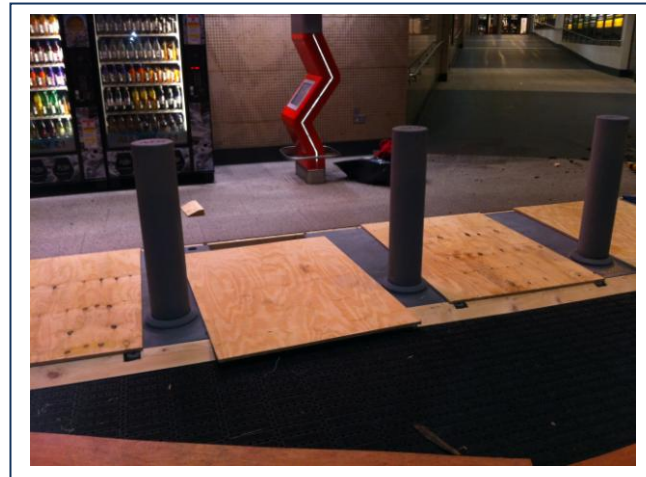

After the initial site survey and discussions; ATG decided the most appropriate product to fit the security brief were the Rapidly Deployed Surface Mount Bollards.

This product offers a temporary, high-security solution without having to cause any surface disruption. This was particularly important due to the nature of the positioning of the bollards within the complex.

The Arndale Centre Manchester wanted to temporarily secure its two main entrances before Christmas 2011 while waiting for planning permission to permanently secure the entrances to the prestigious centre at a later date.

This was a unique specification for ATG Access. Not only were the bollards to be installed inside the shopping centre, they also had to have a finish to match the interior. This finish was carpet to conceal the chains linking the array of bollards together.

Another challenge was the time available to complete the project. The shopping centre could not be closed to the general public during normal hours, leaving a window of 12 hours (through the night) for ATG and the specified contractors to deliver, fit and finish the perimeter security installation.

ATG Access working with Greenwoods Contractors successfully completed the project on time and meeting all elements of the initial brief.

ATG Access
CoBaCo House
North Florida Road
Haydock Industrial Estate
Haydock
Merseyside
WA11 9TP

Tel: 08456 75 75 74

Fax: 08456 75 99 55

Email: sales@atgaccess.com

www.atgaccess.com