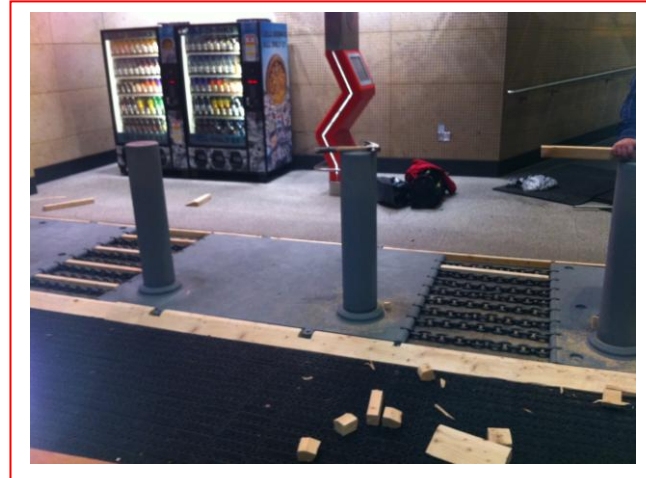

After the initial site survey and discussions; ATG decided the most appropriate product to fit the security brief were the Rapidly Deployed Surface Mount Bollards.

This product offers a temporary, high-security solution without having to cause any surface disruption. This was particularly important due to the nature of the positioning of the bollards within the complex.

The Arndale Centre Manchester wanted to temporarily secure its two main entrances before Christmas 2011 while waiting for planning permission to permanently secure the entrances to the prestigious centre at a later date.

This was a unique specification for ATG Access. Not only were the bollards to be installed inside the shopping centre, they also had to have a finish to match the interior. This finish was carpet to conceal the chains linking the array of bollards together.

Another challenge was the time available to complete the project. The shopping centre could not be closed to the general public during normal hours, leaving a window of 12 hours (through the night) for ATG and the specified contractors to deliver, fit and finish the perimeter security installation.

ATG Access working with Greenwoods Contractors successfully completed the project on time and meeting all elements of the initial brief.

ATG Access
CoBaCo House
North Florida Road
Haydock Industrial Estate
Haydock
Merseyside
WA11 9TP

Tel: 08456 75 75 74

Fax: 08456 75 99 55

Email: sales@atgaccess.com

www.atgaccess.com